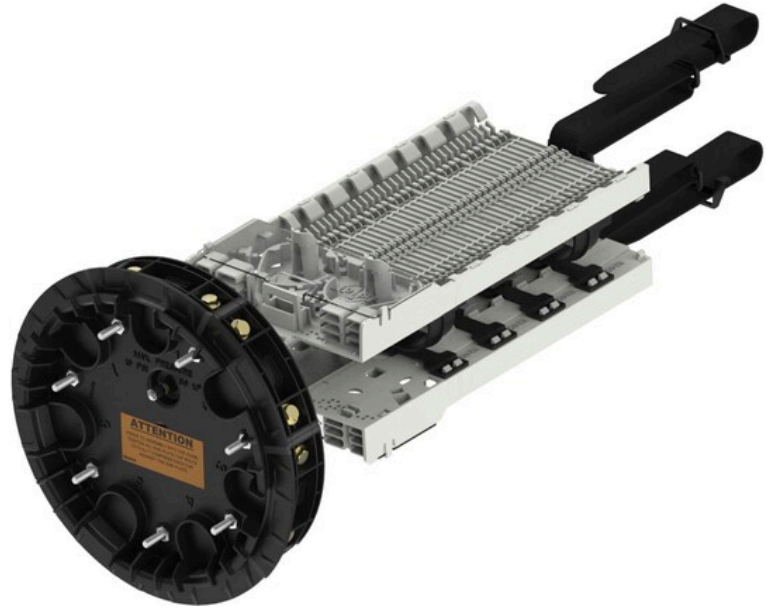

Coyote SFMS

DESCRIPTION

The Fiber Optic Closures COYOTE® DOME SFMS are built-to-last closures protecting fiber optic splices from water ingress, even when permanently immersed in water (IP68). The closures have a unique grommets system for easy installation and incorporate the SFMS stacking system to make the fiber management flexible and tidy.

Product number	Product name
	Grommets Coyote
	Fiber Optic Closure Coyote SFMS
	Splice Trays Coyote SFMS